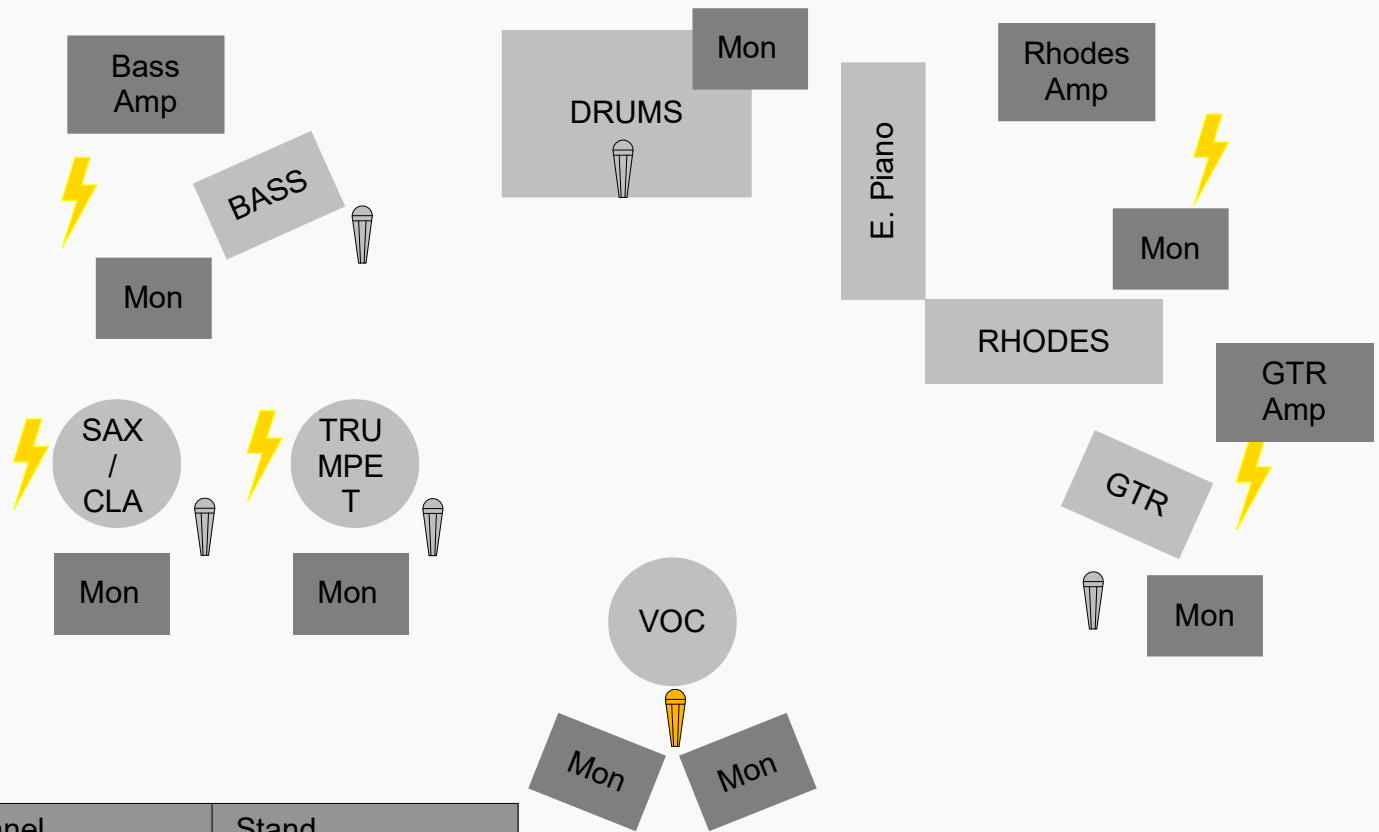

INA FORSMAN

Channel	Stand
BD	Short Boom
SN Top	Short Boom
SN Bottom	Short Boom
R Tom	Clamp
F Tom	Clamp
HH	Short Boom
OH Crash	Tall Boom
OH Ride	Tall Boom
Bass D.I.	D.I.
GTR AMP	Tall Boom
Stereo XLR	
PNO L	
PNO R	
Rhodes Amp	Short Boom
SAX	Tall Boom
Clarinet	Tall Boom
Voc	Straight
Back Voc	4 x Tall Boom + 1