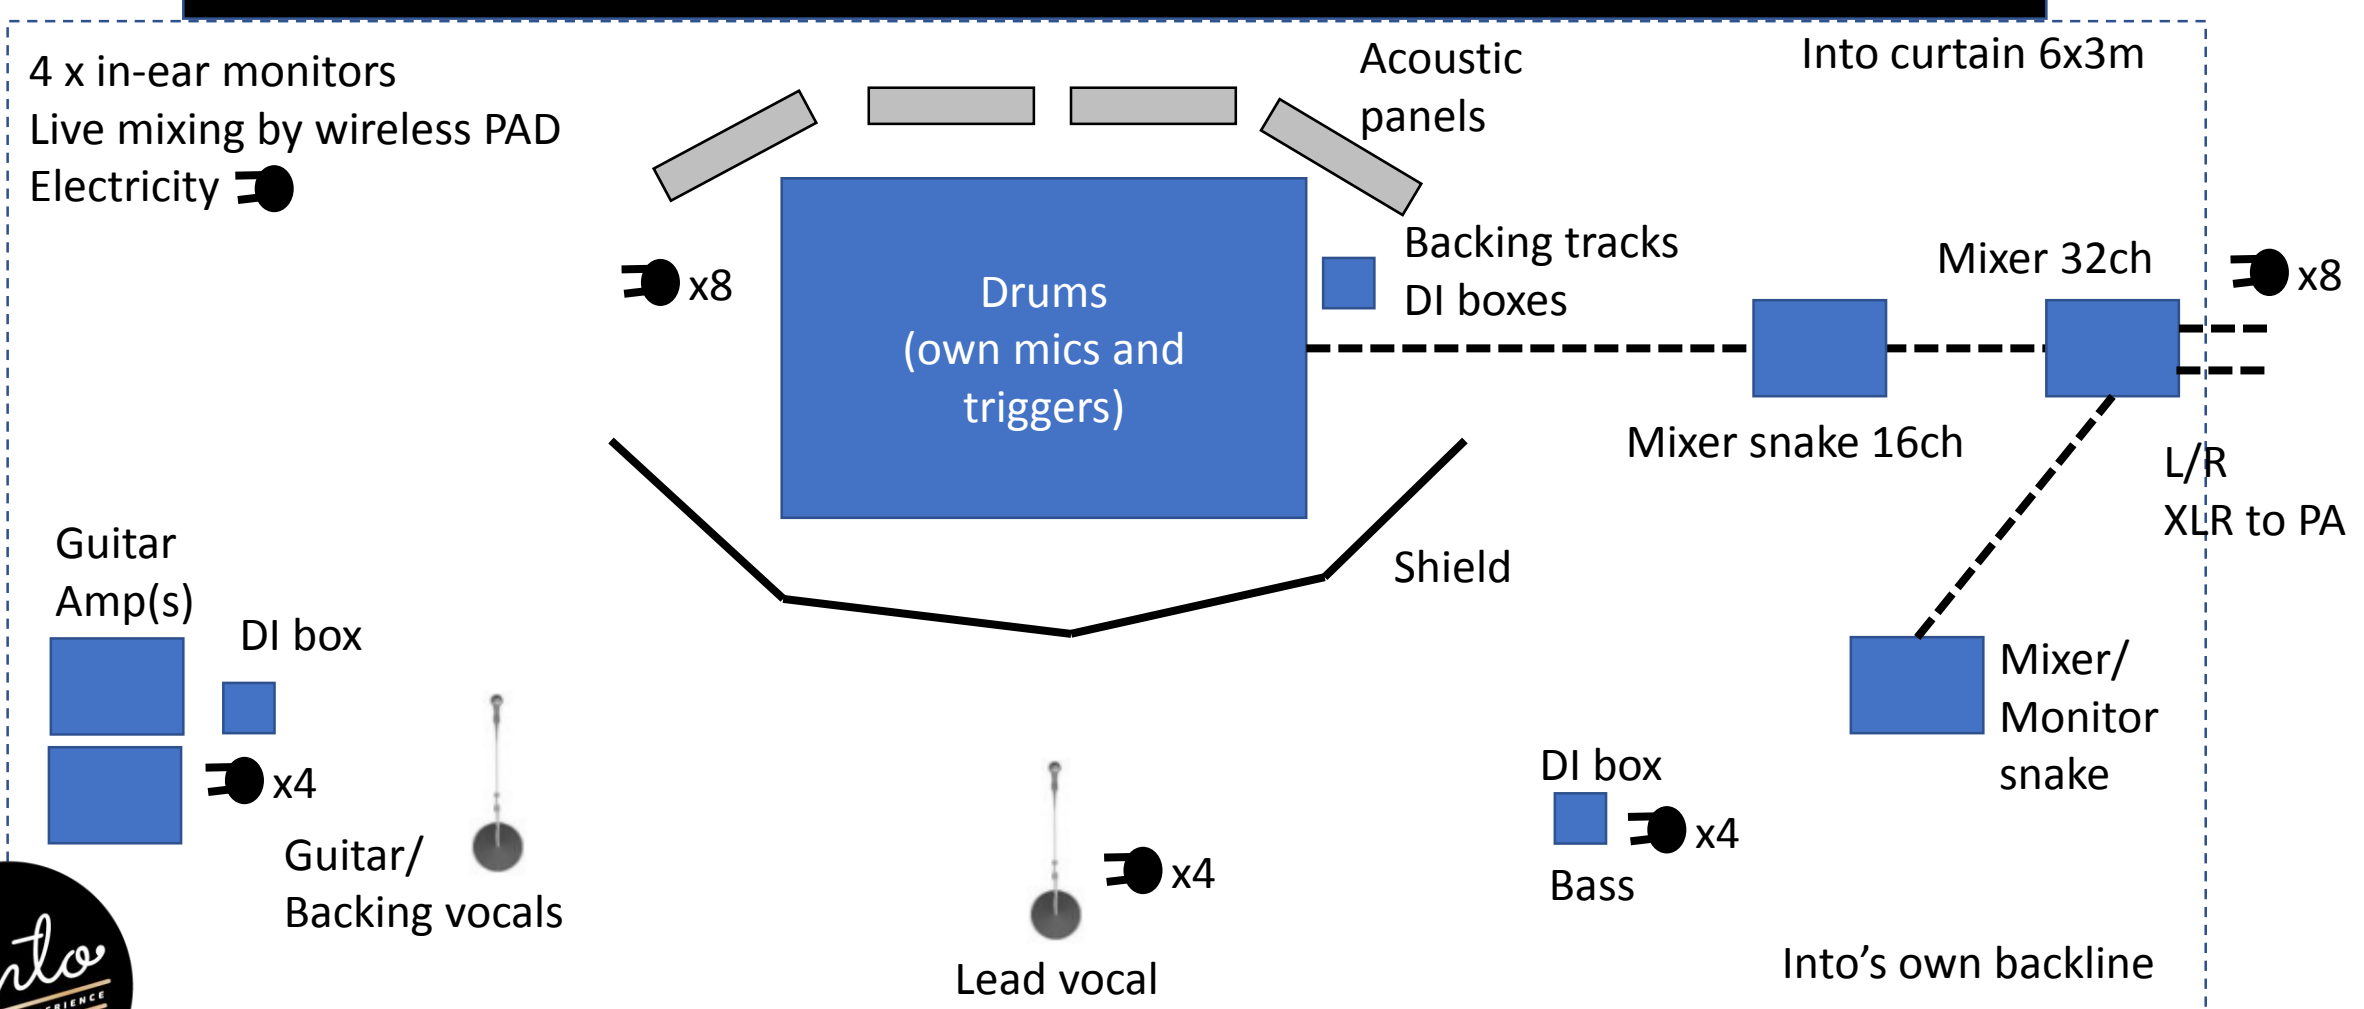

Into Stage Plan with house PA and lights

Contact:
Juha-Matti Varvikko 040-1843370
Juha.matti.varvikko@gmail.com
Anthony Gyursanszky 050-5067111
info@intotheband.com

Into Stage Plan with Into PA and lights